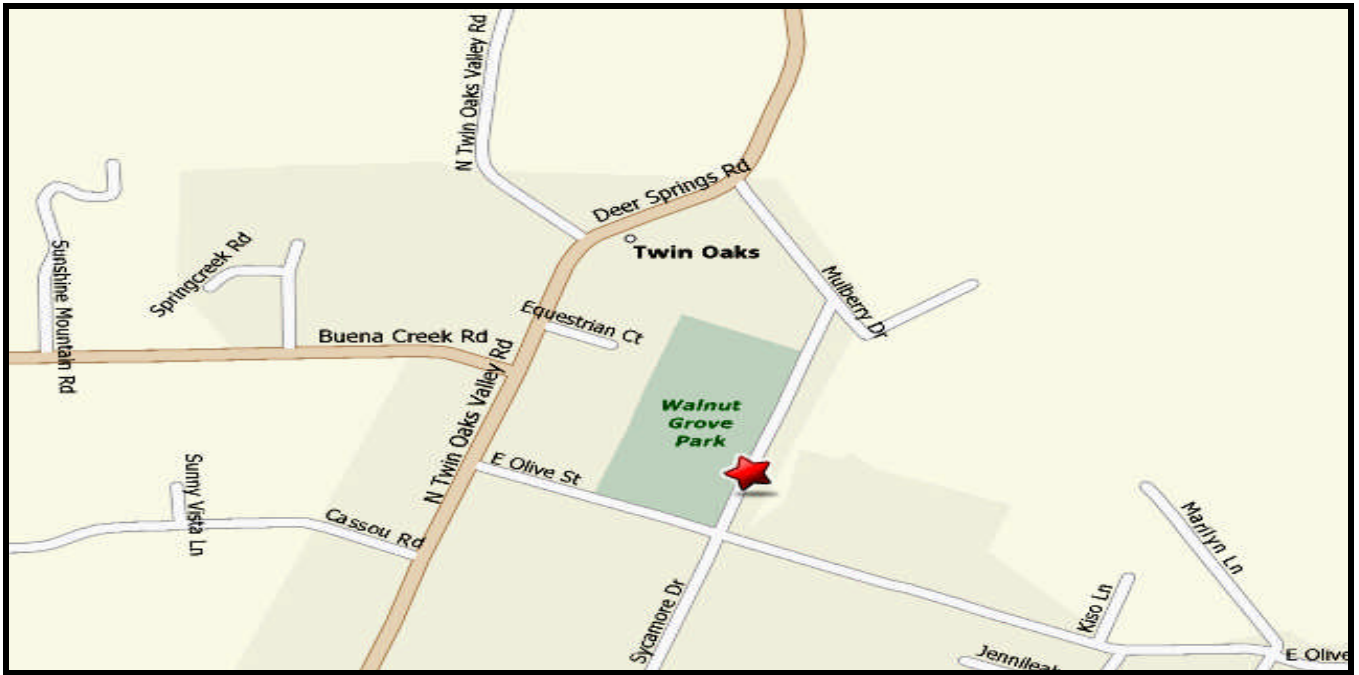

RV Parks:

Escondido RV Resort D
(760) 740-5000
www.escondidorv.com

Ivy Del RV Park & Sales E
(760) 745-2131
www.ecampguide.com

[Map of Williams Barn, Walnut Grove Park in San Marcos, CA –Mapquestlink.](#)